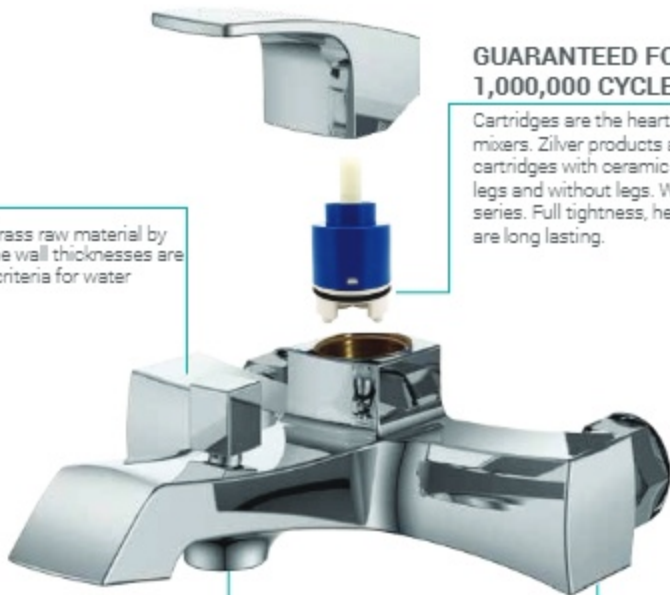

GUARANTEED FOR MORE THAN 1,000,000 CYCLES Ceramic cartridges

Cartridges are the heart and most important working parts of mixers. Zilver products are made of long-lasting and quality cartridges with ceramic discs. It has also 35 mm, 40 mm, with legs and without legs. We also use special cartridges in some series. Full tightness, heat resistance, abrasion resistant, but all are long lasting.