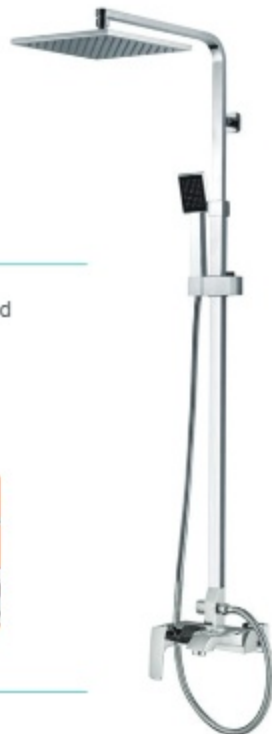

**RG500**

- Bath Mixer
- Open Shower Rod (Telescopic)
- Rain Shower 8"
- Hand Shower

**RG1001**

Wash Basin Mixer

**RG705**

Expose Plate (Only)  
for Concealed Bath

**ZCONB05**

Concealed Body