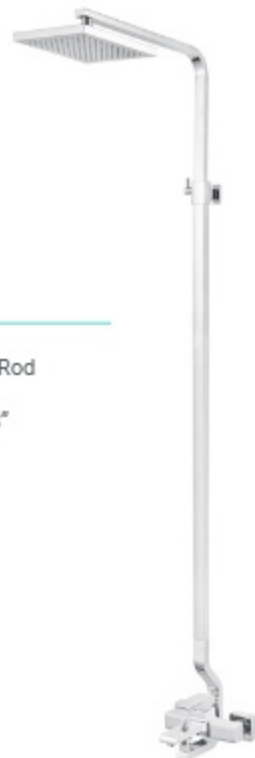

Wash Basin Mixer

**ZCLF809BG**

- Expose Plate with Concealed Body
- SS Rain Shower
- Bath Spout
- Brass Shower Rod

**ZCLF500BG**

- Bath Mixer
- Open Shower Rod (Telescopic)
- Rain Shower 8"

# Kare Series

ZILVER<sup>®</sup>  
Concetti Italiani

Water Genius!

**ZKAR100**

Wash Basin Mixer Long

**ZKAR705**

Expose Plate (Only)  
for Concealed. Bath

**ZKAR500**