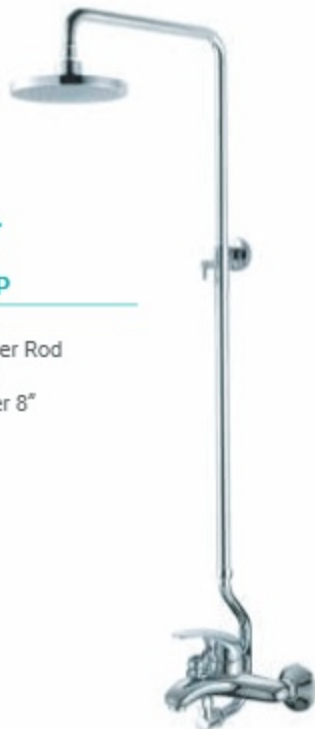

- Bath Mixer
- Open Shower Rod
- Telescopic
- Rain Shower 8"