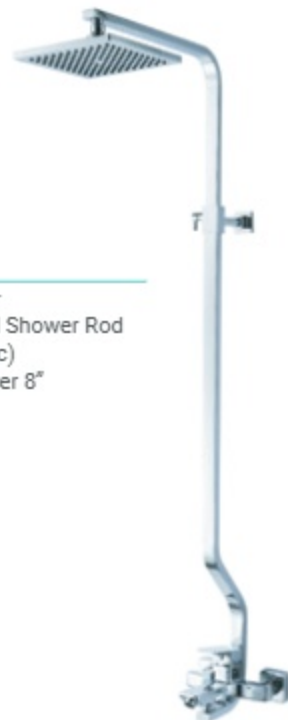

Wash Basin Mixer Normal

**ZCONB05A**

Concealed Bath Mixer 1/2"

**ZPYD500**

- Bath Mixer
- Concealed Shower Rod (Telescopic)
- Rain Shower 8"