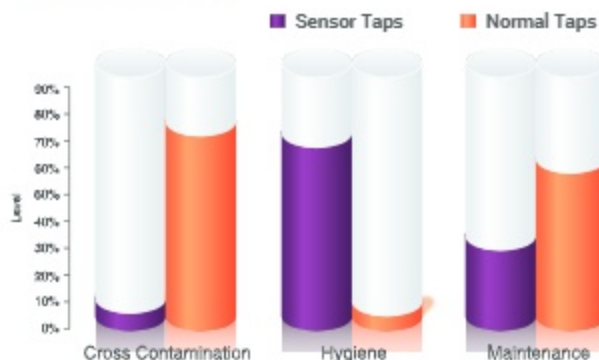

Sensor Technology

ZILVER®
Concetti Italiani

Water Genius!

Advantages of sensor taps compared to traditional hand-operated taps

Zilver offers a range of different kinds of sensor taps so there's something that is suitable for every kind of washroom environment.

■ Sensor taps offer water savings

Traditional taps can use up to 10-15 litres of water per minute. In comparison, sensor taps offer flow rates of as little as 2 litres per minute, up to 70% less than traditional taps and Zilver sensor taps use around 60% less water than traditional taps.

■ Sensor taps are much more hygienic

Hygiene is one of the key benefits of sensor taps. The user is not required to actually touch the tap with their hands at any point during the hand-washing operation.

Facts and Charts on Sensor Taps & Manual Taps

■ Sensor taps are cleaner and more efficient

The flow rate of sensor taps is predetermined whereas for traditional taps the user has to select their preferred flow rate every time. Pre-setting the flow rate also prevents user from selecting a flow rate that's too powerful, which helps to reduce splashing and means that the bathroom stays cleaner.

■ Customers increasingly expect to see sensor taps in public washrooms

As hands-free taps are installed in an ever-wider range of locations, customers increasingly expect them to be provided as part of a high quality washroom environment. Sensor taps are very intuitive to use and completely remove user-error problems like people leaving the taps running.