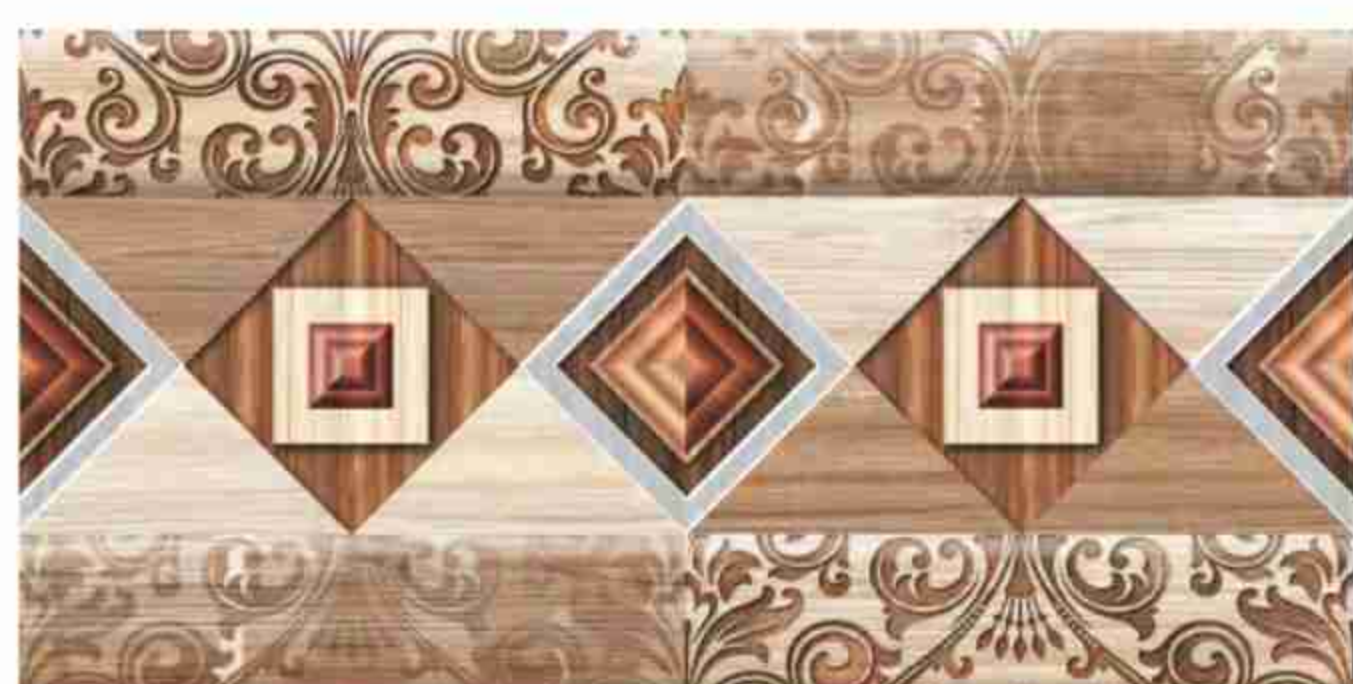

COLOUR: (MATT)
WOODEN IVORY, MOTIF WOODEN
BROWN, WOODEN BROWN

COLOUR: (MATT)
GREY, MOTIF GREY, BROWNISH
GREY

COLOUR: (MATT)
WOODEN IVORY, MOTIF MULTI
BEIGE

COLOUR: (MATT)
IVORY, MOTIF GOLDEN YELLOW,
GOLDEN YELLOW