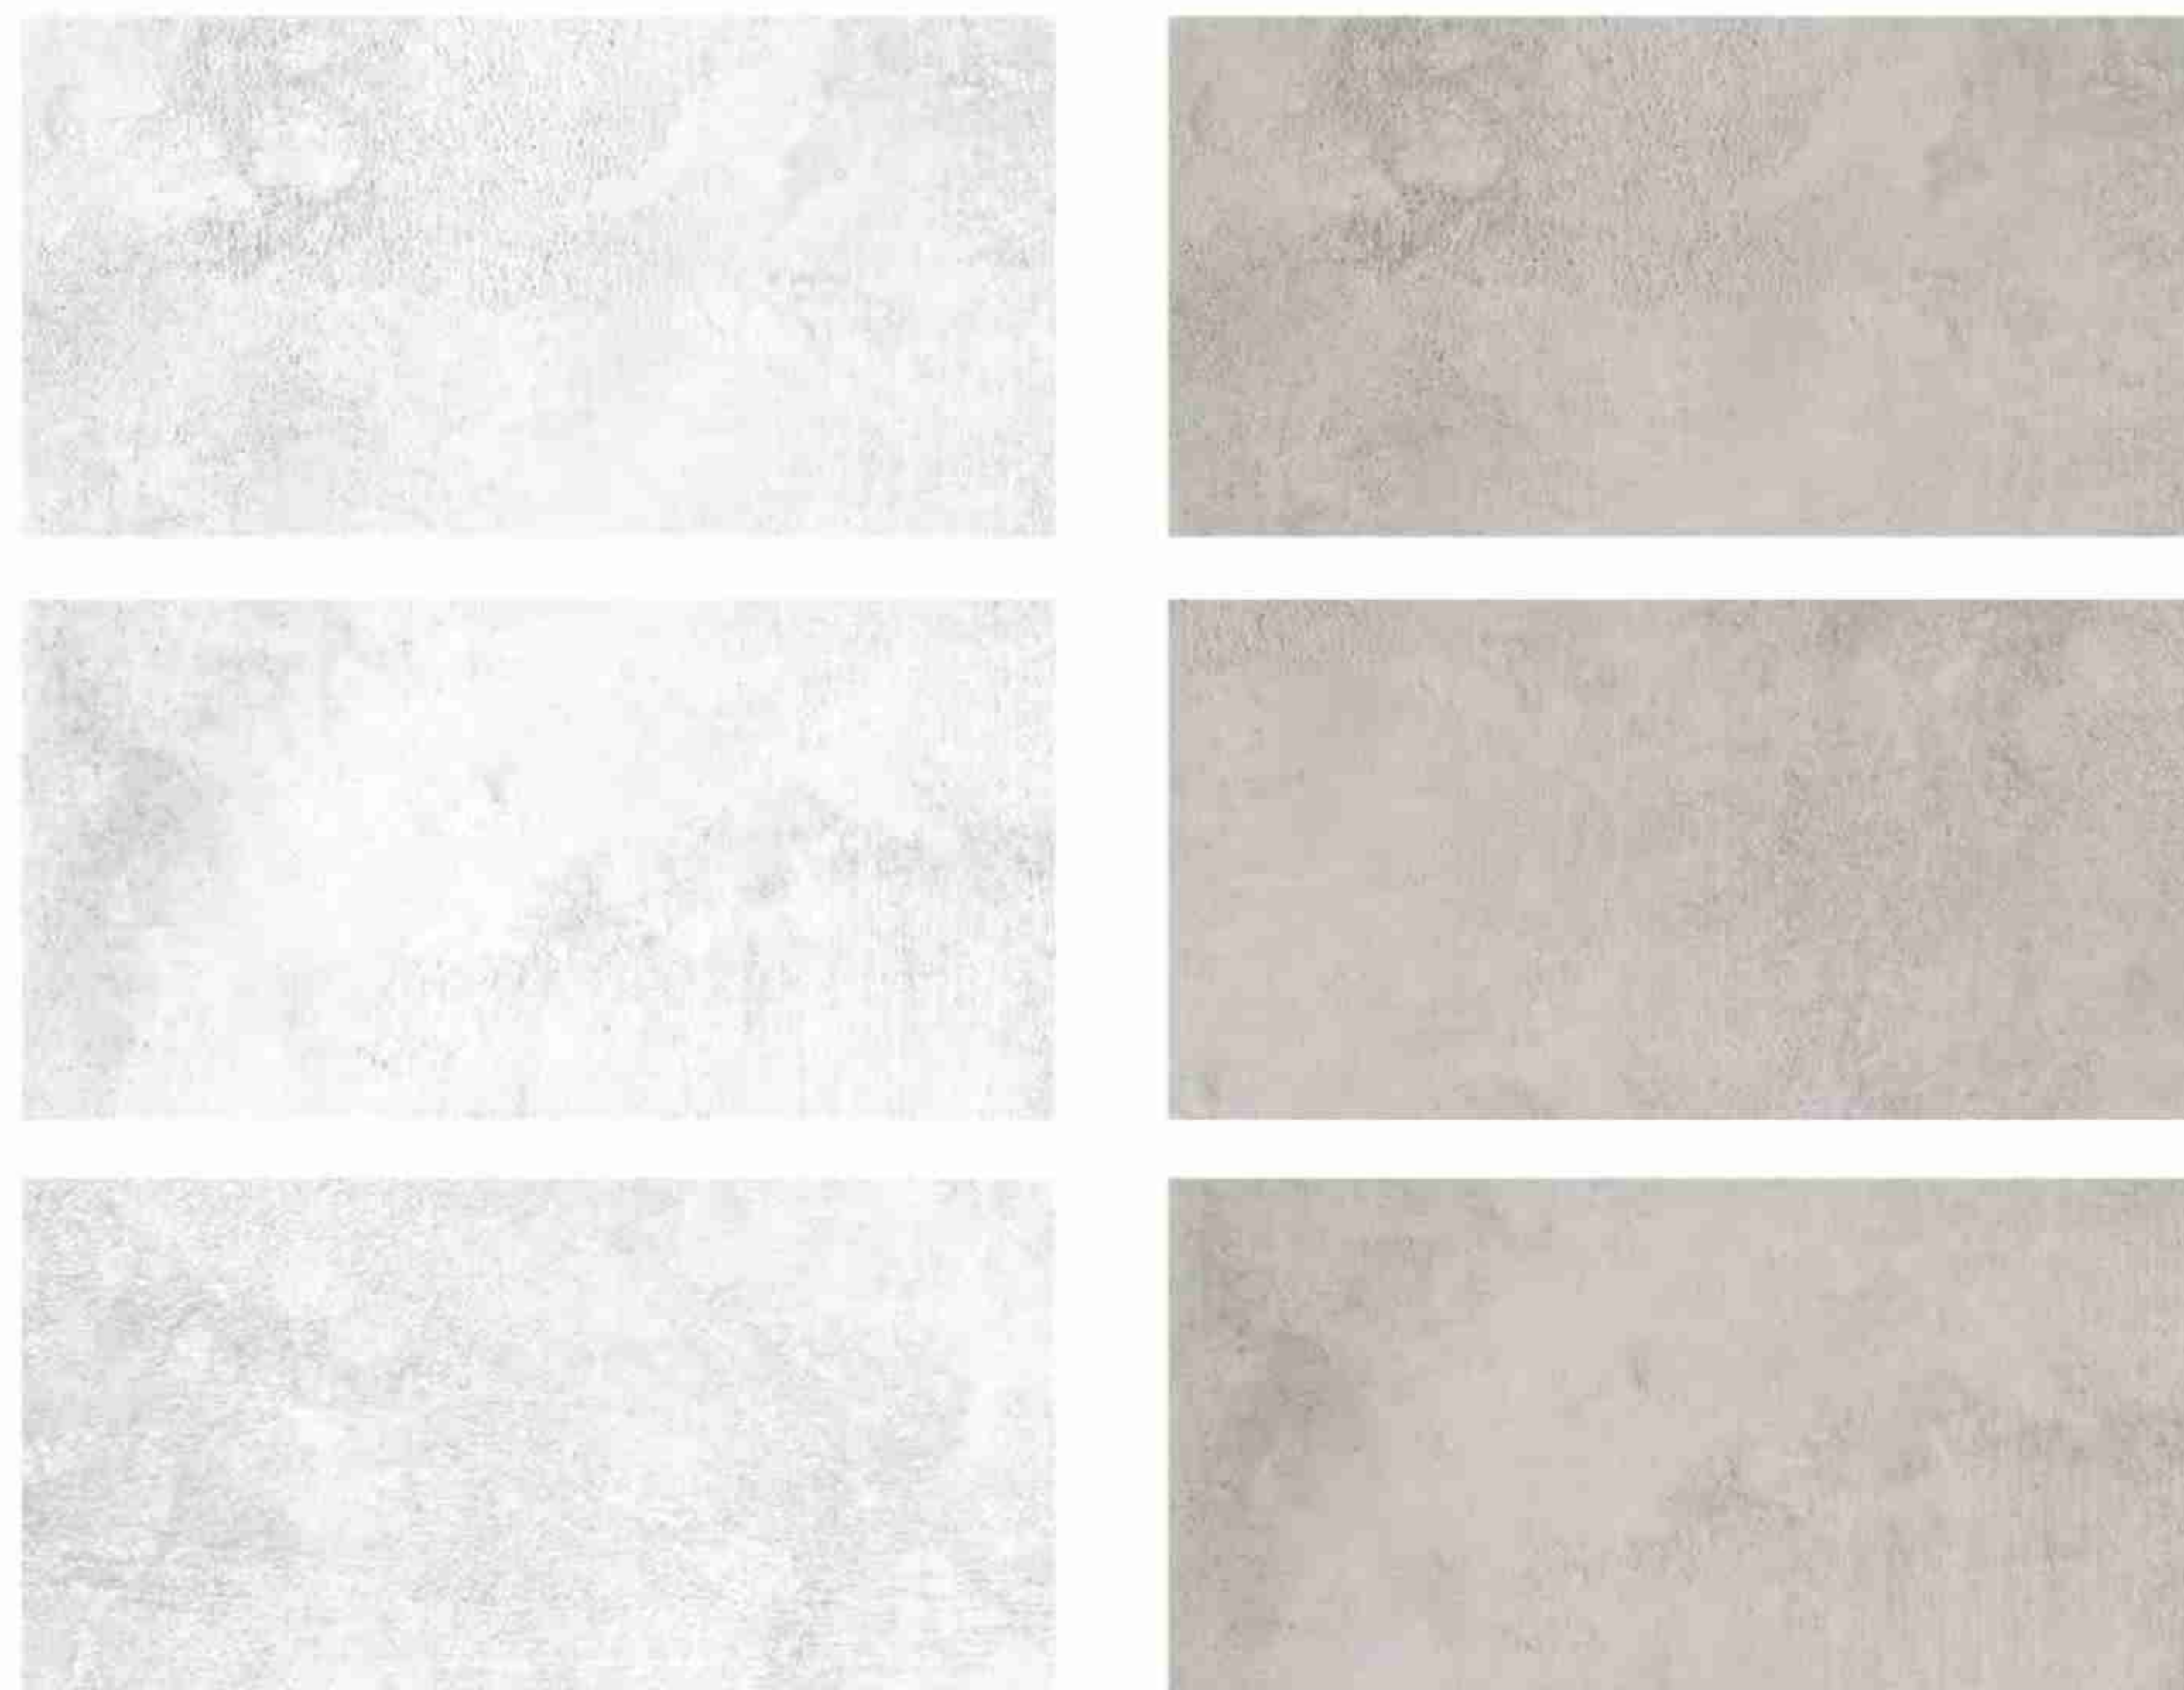

COLOUR: (MATT)
LIGHT GREY, MOTIF GREY, GREY

EXL-026 (RANDOM)