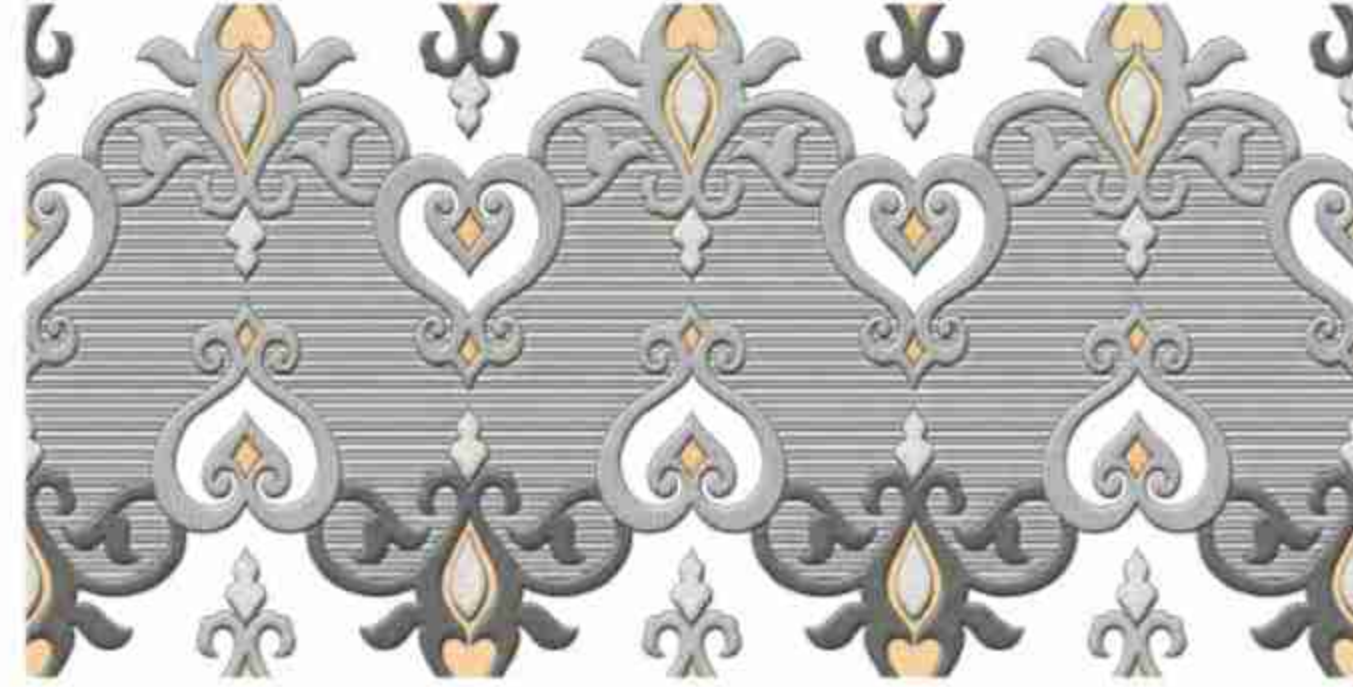

EXL-046

COLOUR: (MATT)
LIGHT GREY, MOTIF-1 GREY,
MOTIF-2 GREY, MOTIF-3 GREY,
GREY

EXL-047