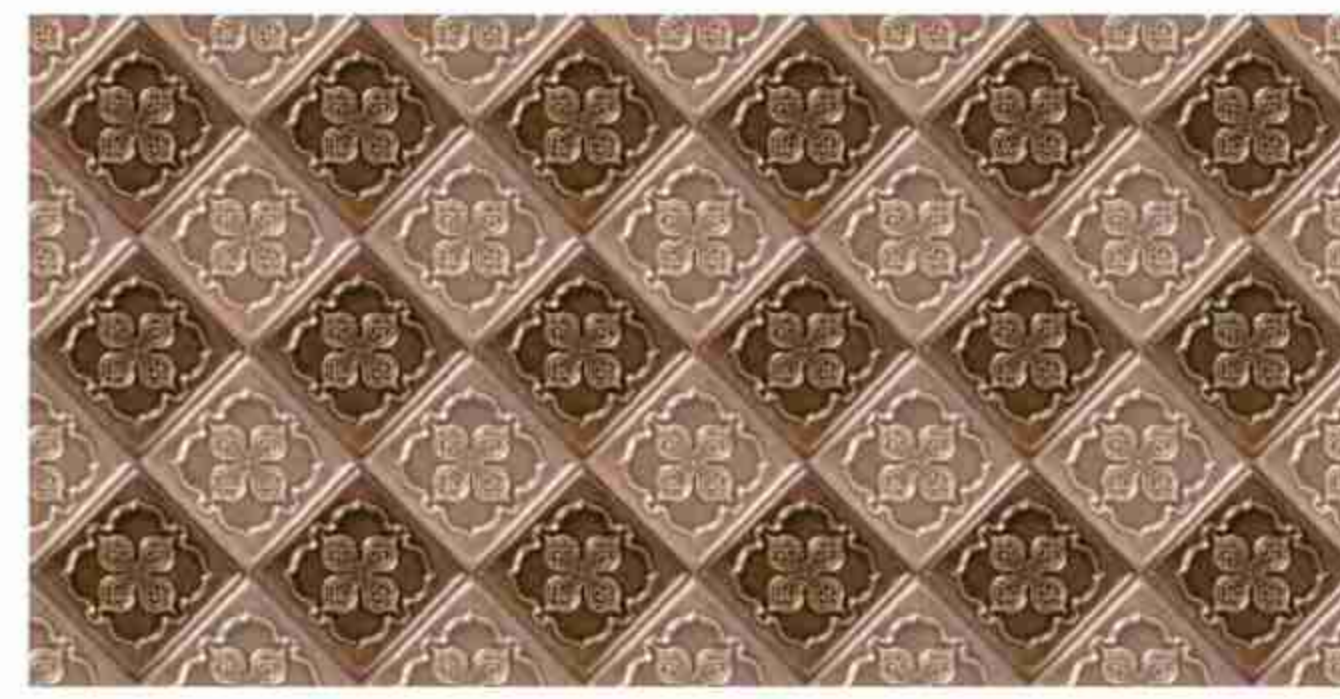

COLOUR: (GLOSSY)
DARK IVORY, IVORY, MOTIF IVORY

EXL-052