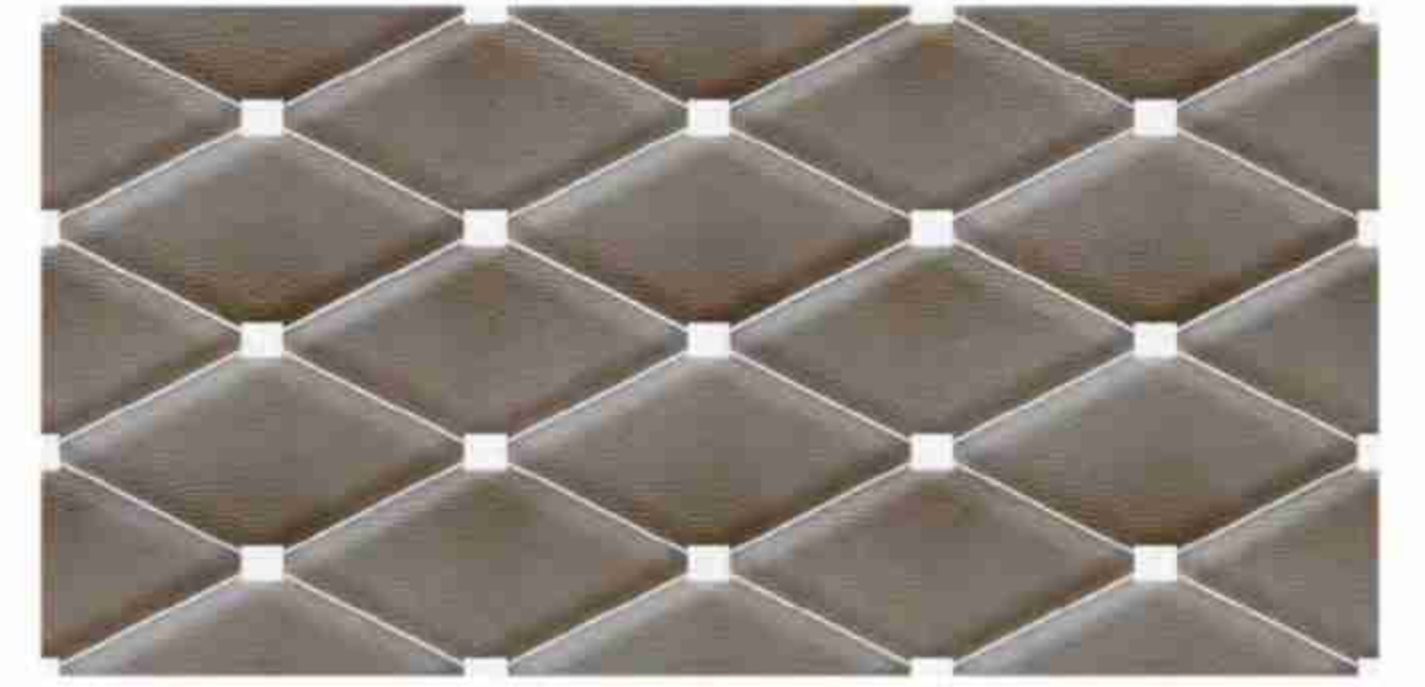

EXL-046

COLOUR: (MATT)
LIGHT GREY, MOTIF-1 GREY,
MOTIF-2 GREY, MOTIF-3 GREY,
GREY

EXL-047

COLOUR: (GLOSSY)
BROWN, IVORY, MOTIF IVORY

EXL-047

COLOUR: (GLOSSY)
DARK GREY, LIGHT GREY, MOTIF
GREY

EXL-048

COLOUR: (GLOSSY)
DARK GREY, GREY, MOTIF GREY