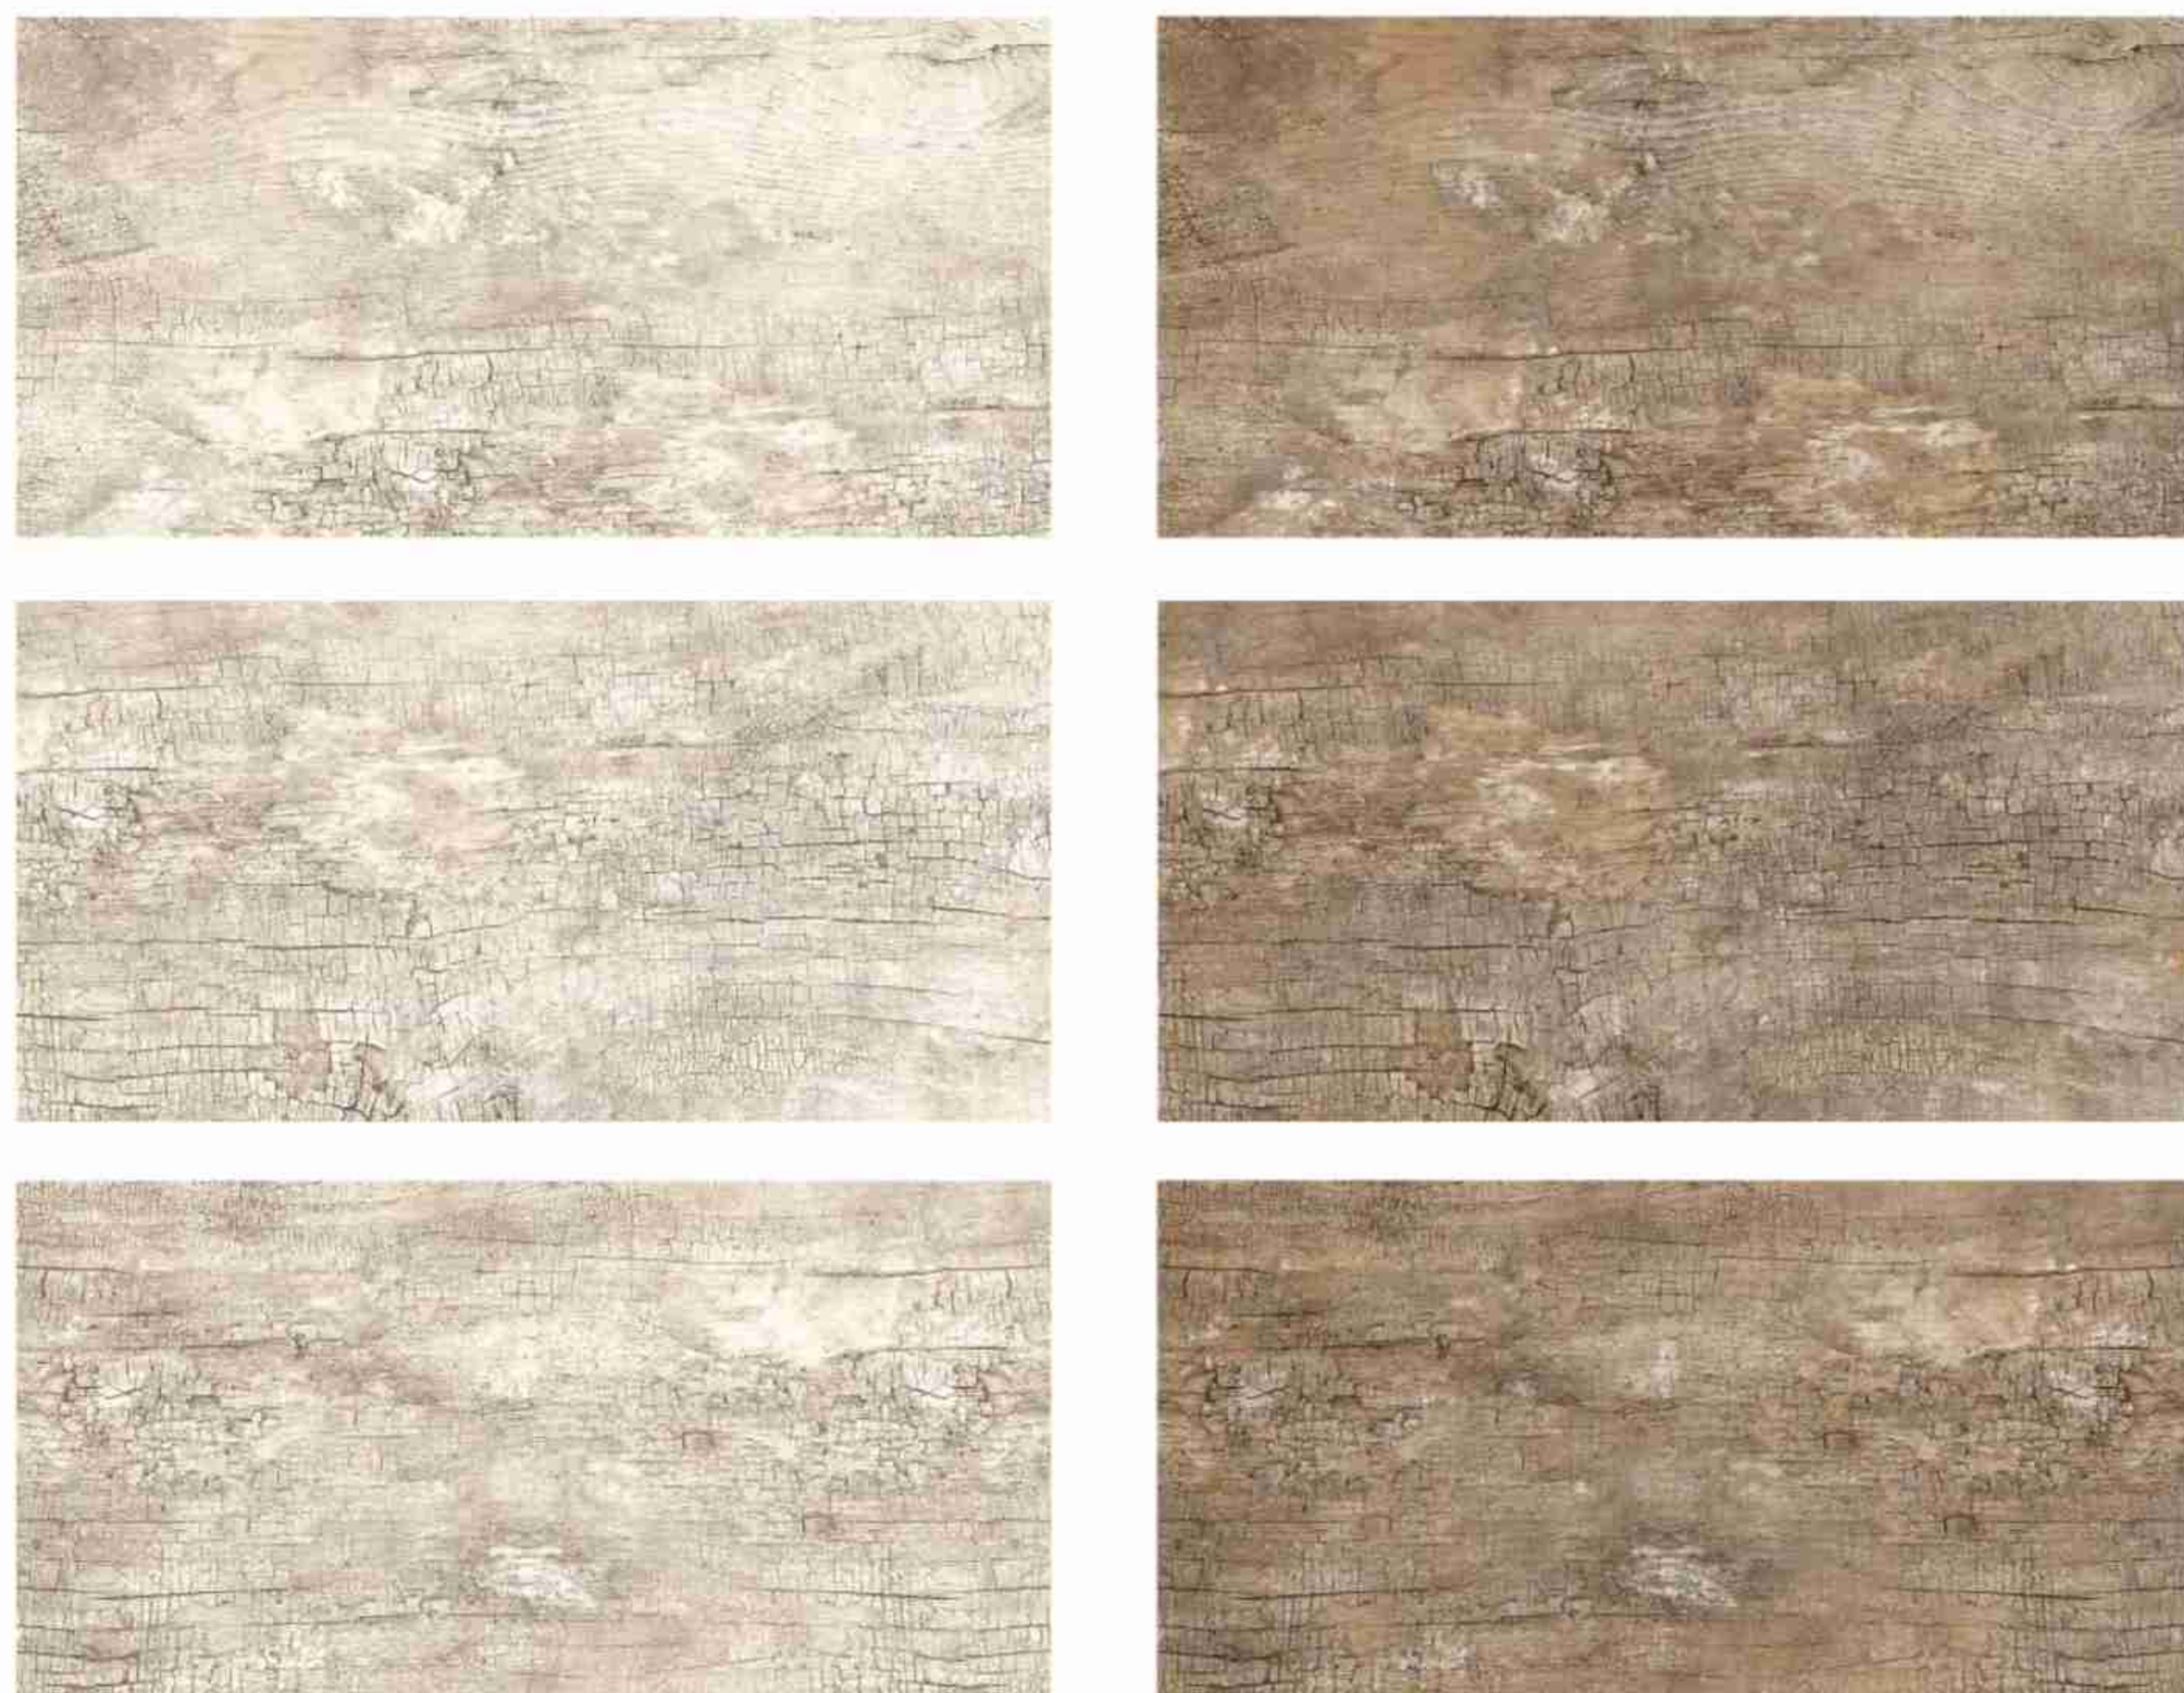

PLAIN

COLOUR: (GLOSSY)
WHITE

COLOUR: (GLOSSY)
BLACK

PETALS-DP

COLOUR: (GLOSSY)
SOLID WHITE

COLOUR: (GLOSSY)
SOLID BLACK

EXL-023 (RANDOM)

COLOUR: (MATT)
WOODEN IVORY,
MOTIF WOODEN BROWN,
WOODEN BROWN