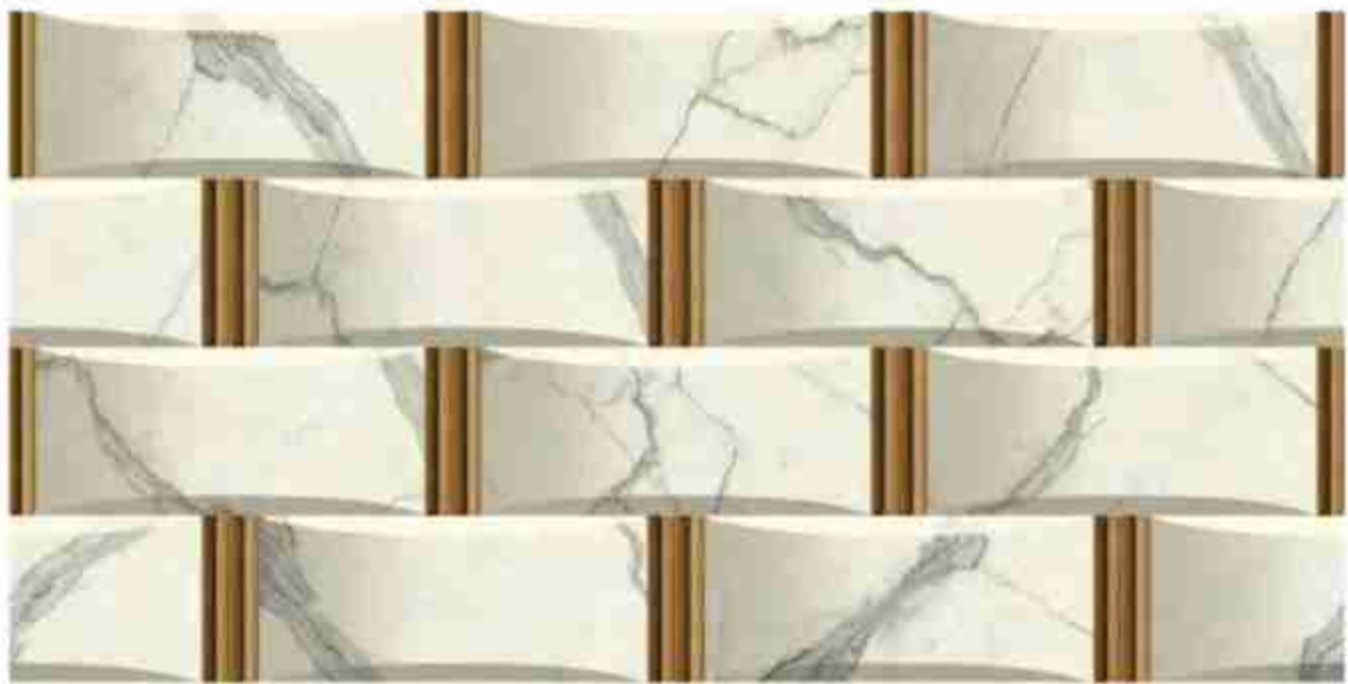

EXL-048

COLOUR: (GLOSSY)
DARK IVORY, IVORY, MOTIF IVORY

EXL-049

COLOUR: (GLOSSY)
DARK GREY, GREY, MOTIF GREY

EXL-049

COLOUR: (GLOSSY)
DARK BROWN, IVORY, MOTIF IVORY

EXL-050

COLOUR: (GLOSSY)
FACIA BLACK WHITE, FACIA IVORY
WHITE, FACIA GREY WHITE

EXL-051

COLOUR: (GLOSSY)
DARK IVORY, IVORY, MOTIF IVORY

EXL-052

COLOUR: (GLOSSY)
DARK BROWN, BROWN,
MOTIF BROWN

EXL-053

COLOUR: (GLOSSY)
DARK IVORY, IVORY, MOTIF IVORY

EXL-054

COLOUR: (GLOSSY)
BROWN, IVORY, MOTIF BROWN