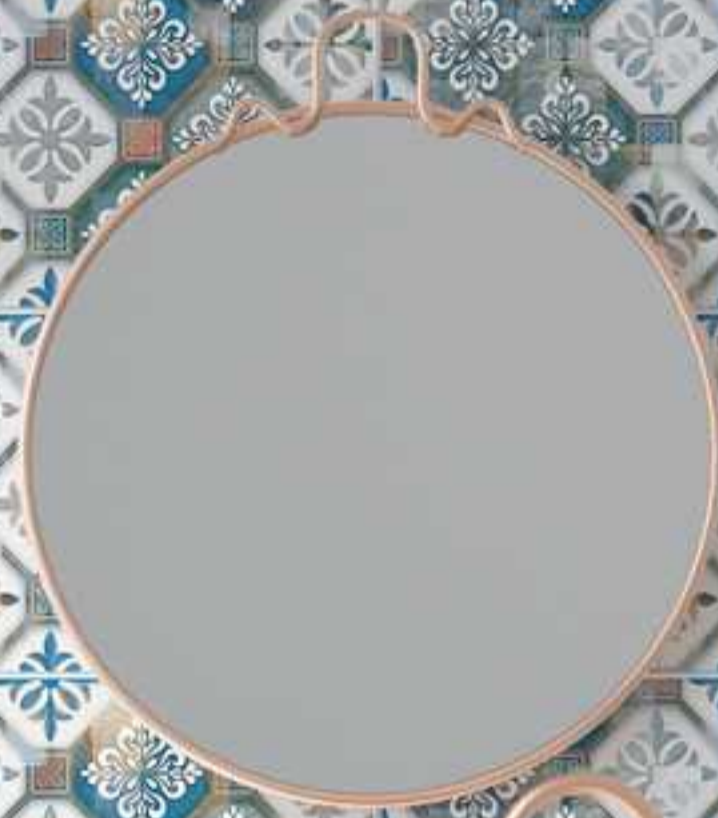

Unmatched Quality Tiles

Why Stile

Panache Collection?

With ease of maintenance and a timeless charm, The Panache Collection isn't just a choice — it's an investment in a vibrant, expressive home that blooms with creativity and elegance. The idea is to not just decorate but inspire and transform your spaces into a breathtaking tapestry of color and beauty that captivates the eye and soothes the soul.

Size: 12x24 inches, 30x60 cm, 300x600 mm