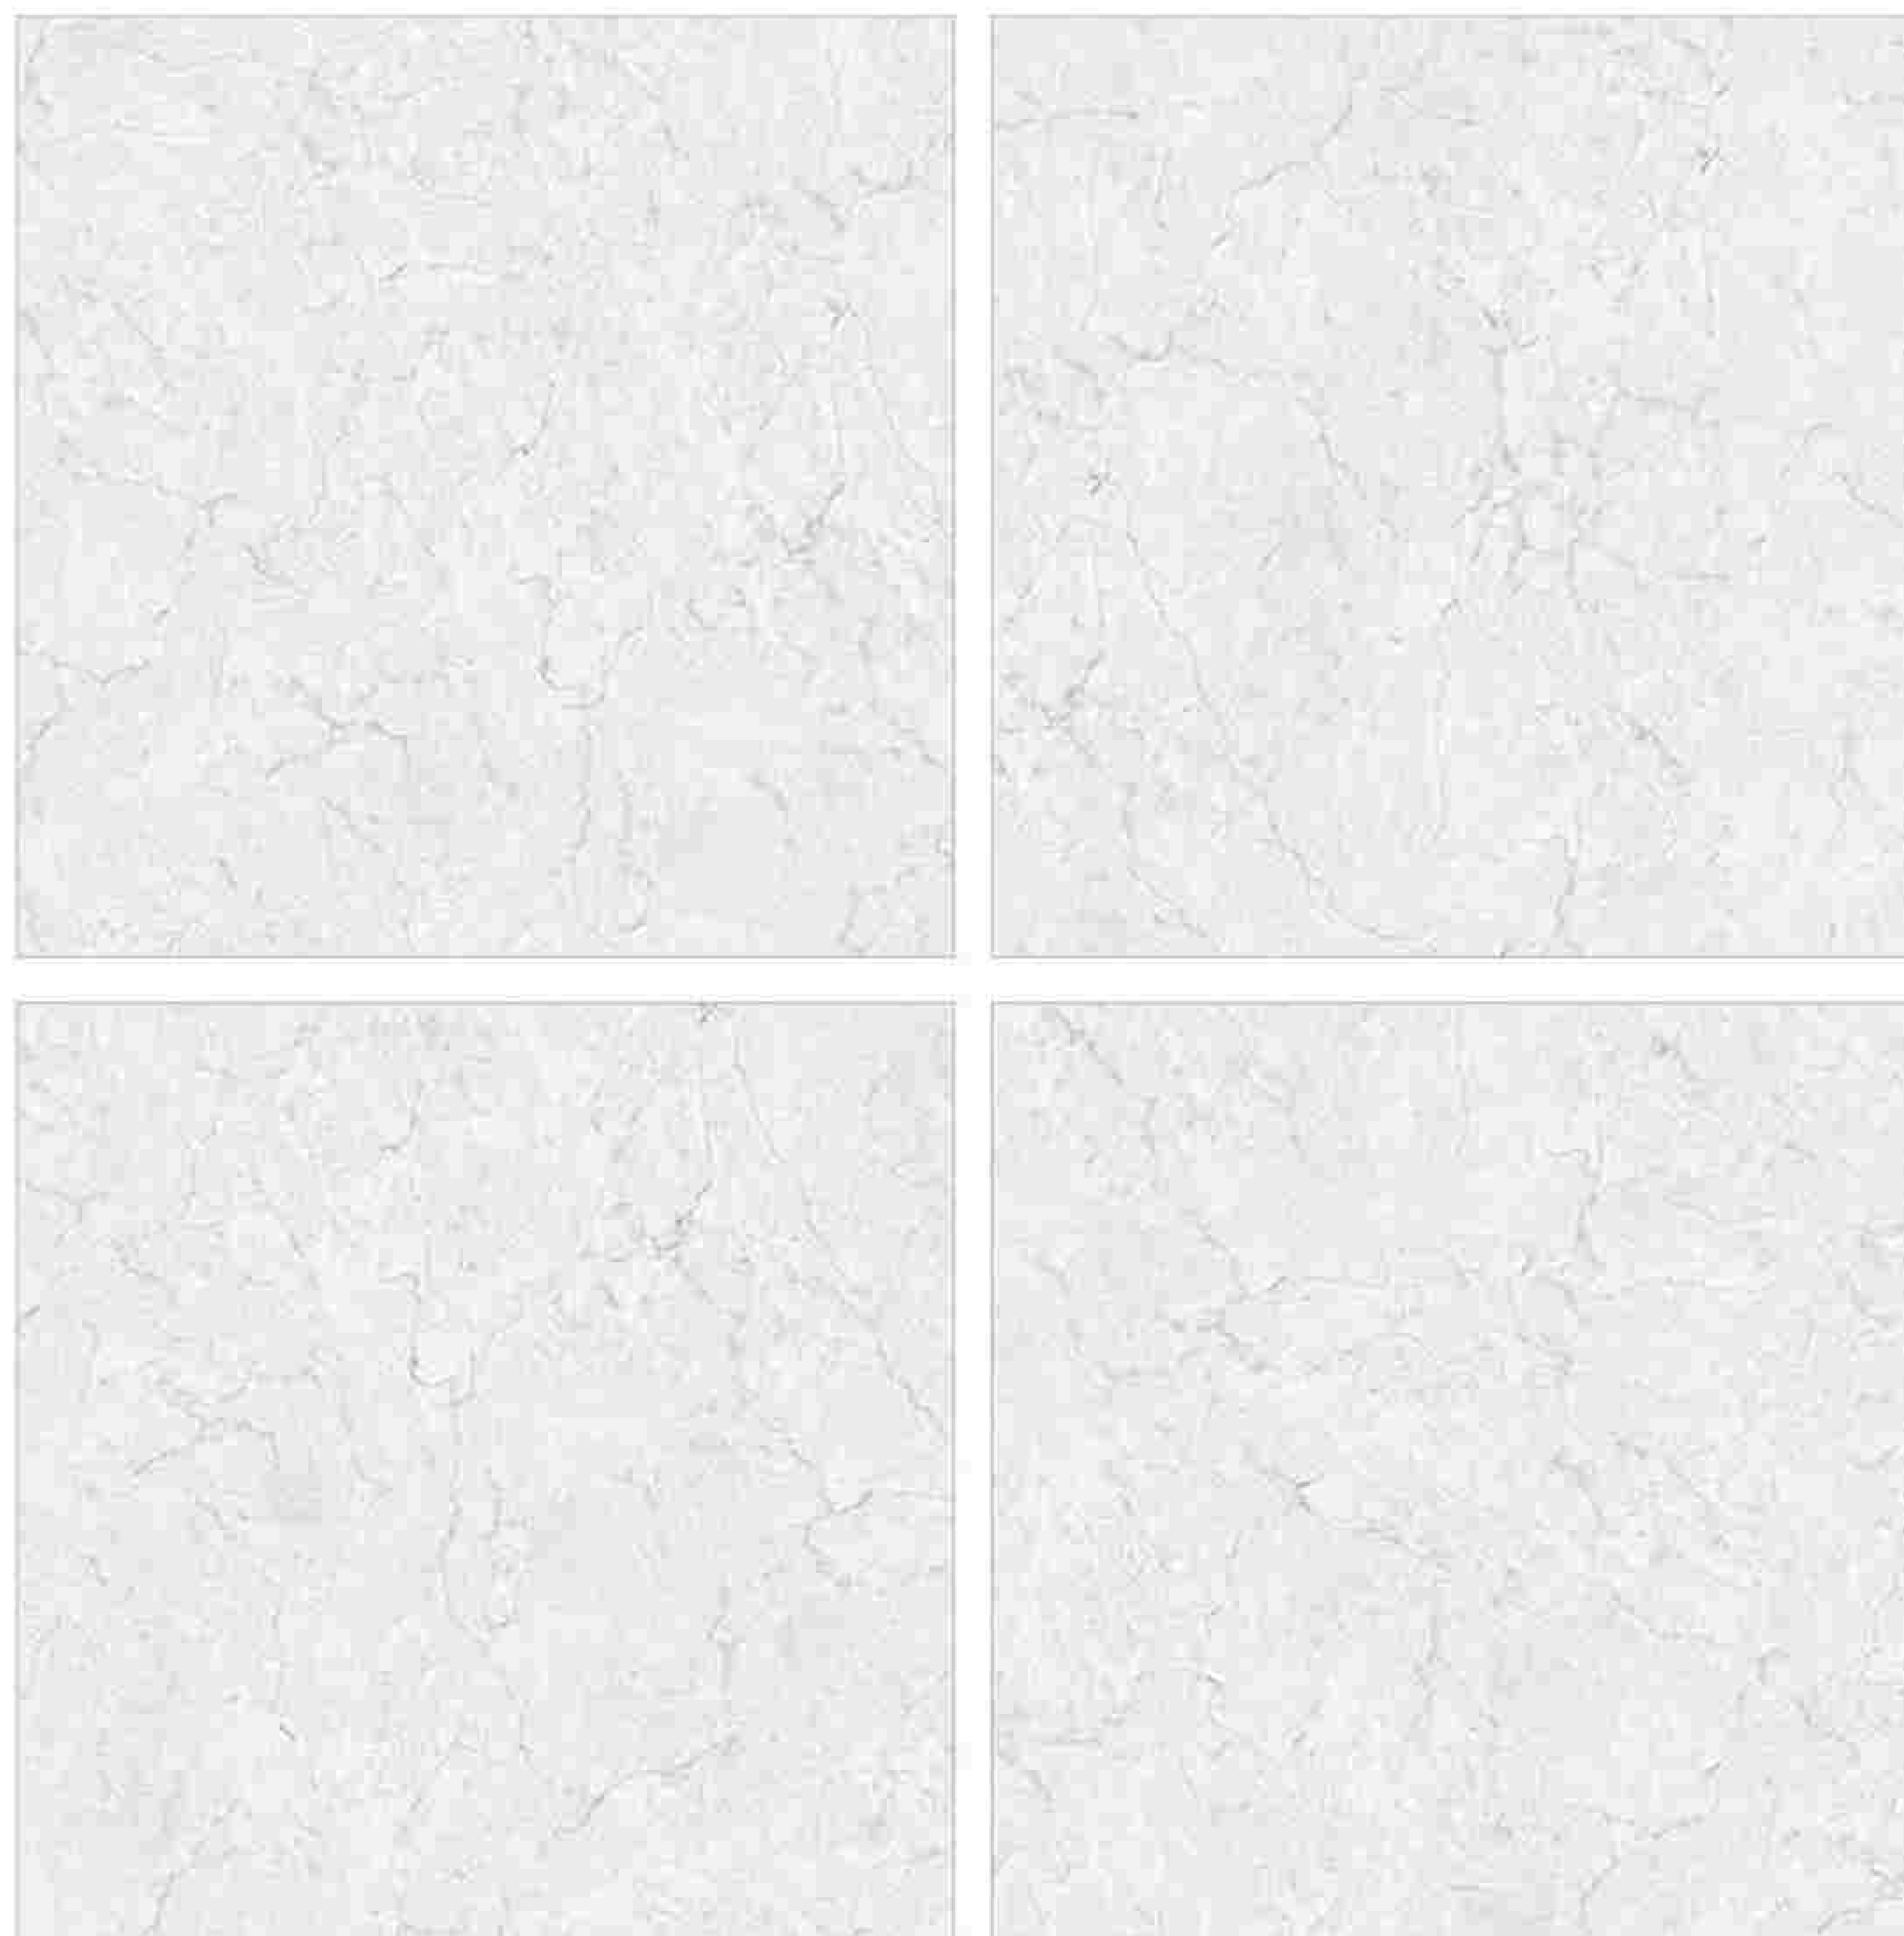

GP-031 I IVORY

SURFACE FINISH I GLOSSY

RANDOM, 24X24 INCHES, 60X60 CM

FULL BODY GLAZE PORCELAIN

Unmatched Quality Tiles

GP-036 | LIGHT GREY

SURFACE FINISH | GLOSSY

RANDOM, 24X24 INCHES, 60X60 CM