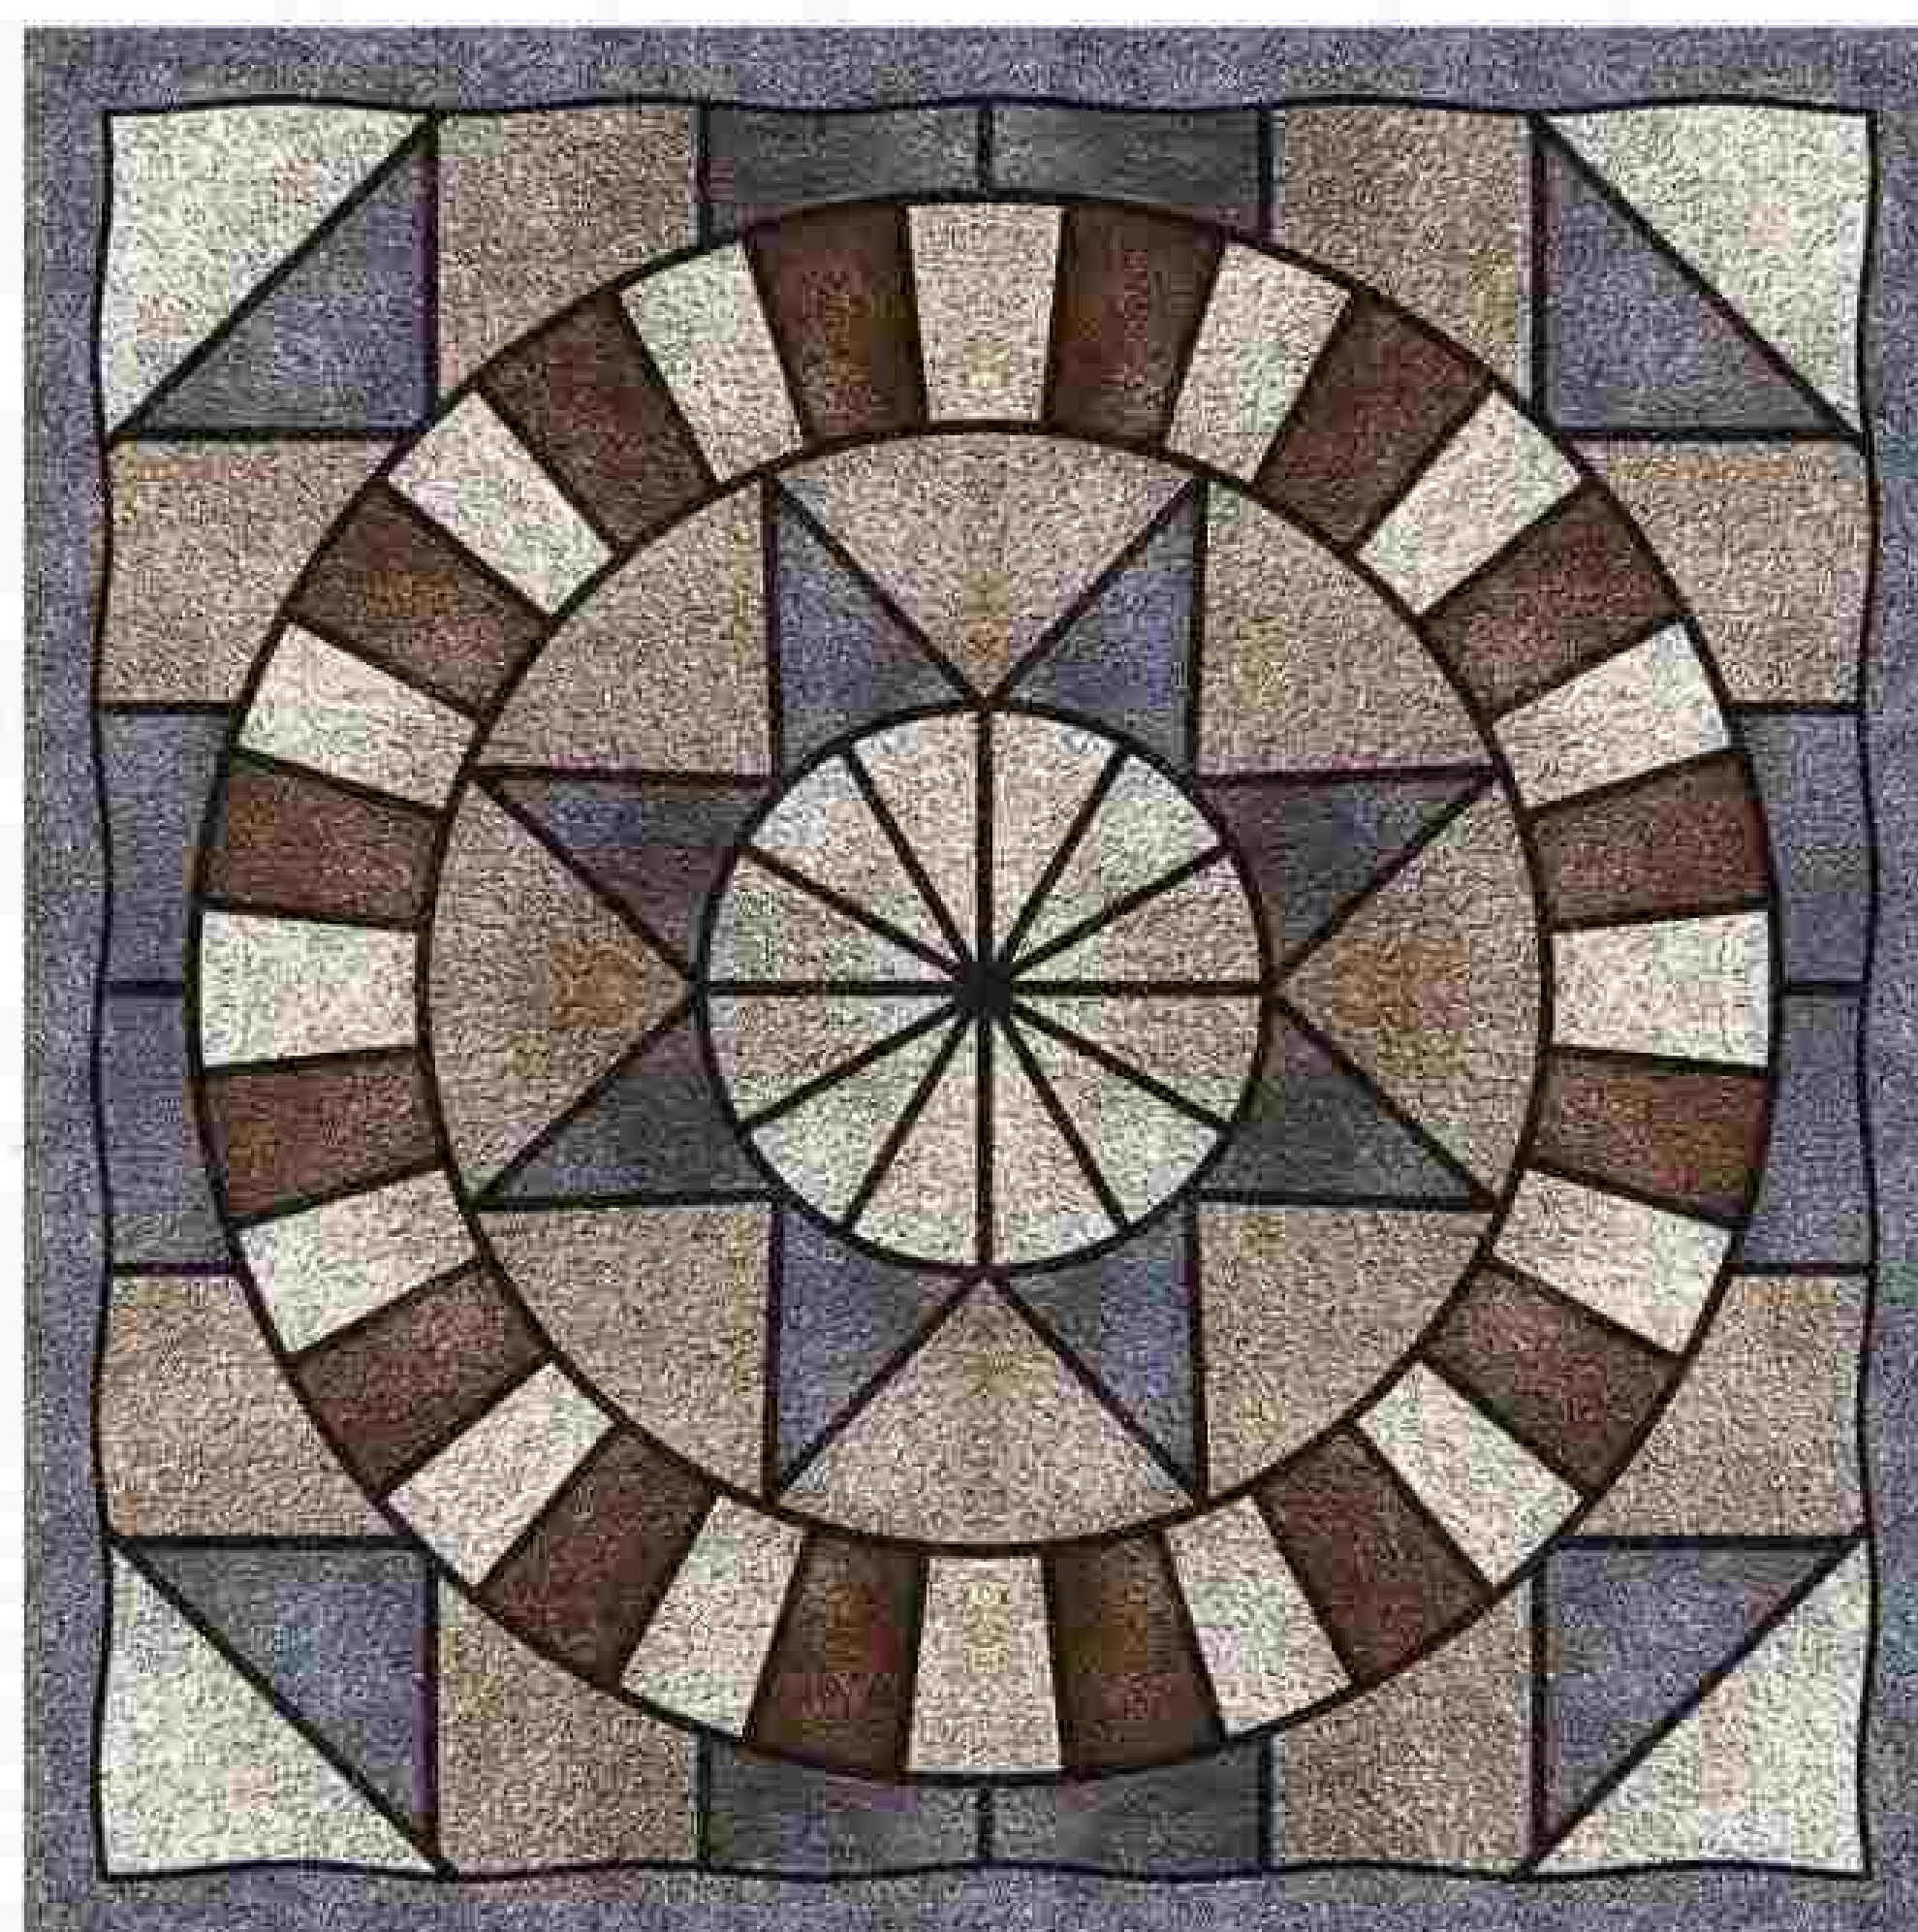

Unmatched Quality Tiles

GM-023 | MOTIF TROIKA

SURFACE FINISH | MATT

REPEAT, 24X24 INCHES, 60X60 CM

FULL BODY GLAZE PORCELAIN