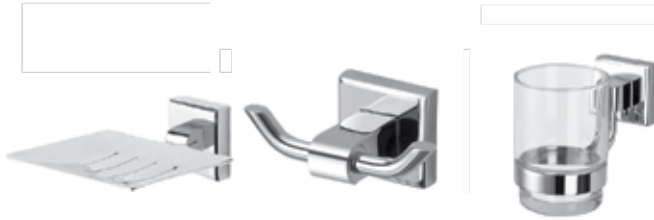

KMB11-600
TOWEL BAR 24"

KMB20
TOWEL RING

KMB70
PAPER HOLDER

KMB53
SOAP DISH

KMB32
DOUBLE COAT
HOOK

KMB41
GLASS HOLDER

CM SERIES SET

CM11-600
TOWEL BAR 24"