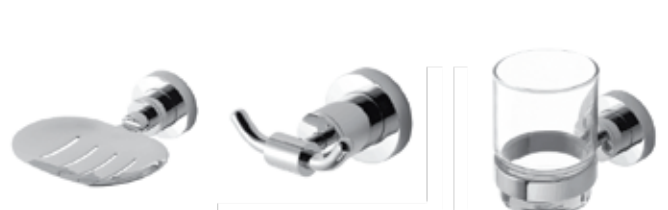

BM50
SOAP DISH

BM32
DOUBLE COAT HOOK

BM401
GLASS HOLDER