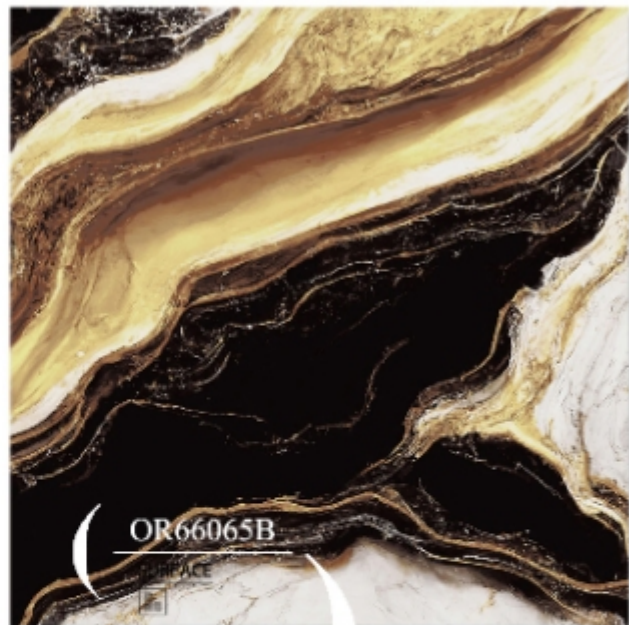

600 x 600 MM
24x24 INCH

OREAL NOT JUST TILE