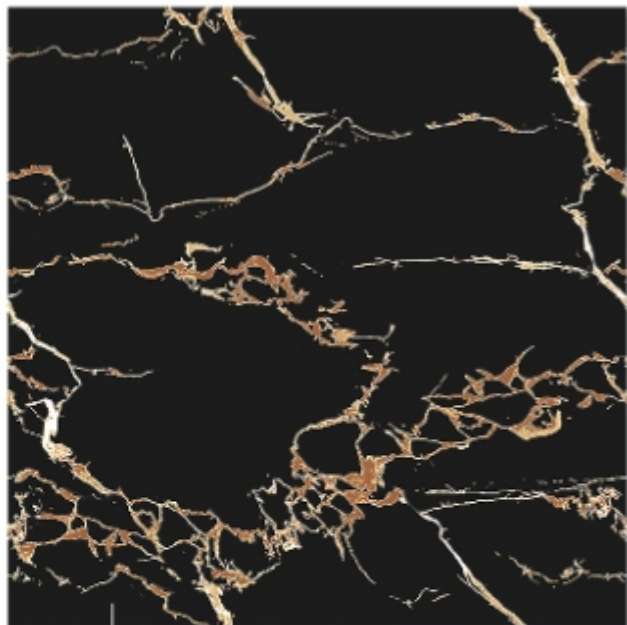

600 x 600 MM SURFACE
24x24 INCH 

ORDP66009

OREAL NOT JUST TILE

600 x 600 MM SURFACE
24x24 INCH 

OR66991H

OREAL NOT JUST TILE

600 x 600 MM SURFACE
24x24 INCH 

OR66992H

OREAL NOT JUST TILE

600 x 600 MM SURFACE
24x24 INCH 

OR66993H

OREAL NOT JUST TILE

600 x 600 MM SURFACE
24x24 INCH 

OR66994H

OREAL NOT JUST TILE

 OREAL 欧雅
CERAMICS 陶瓷