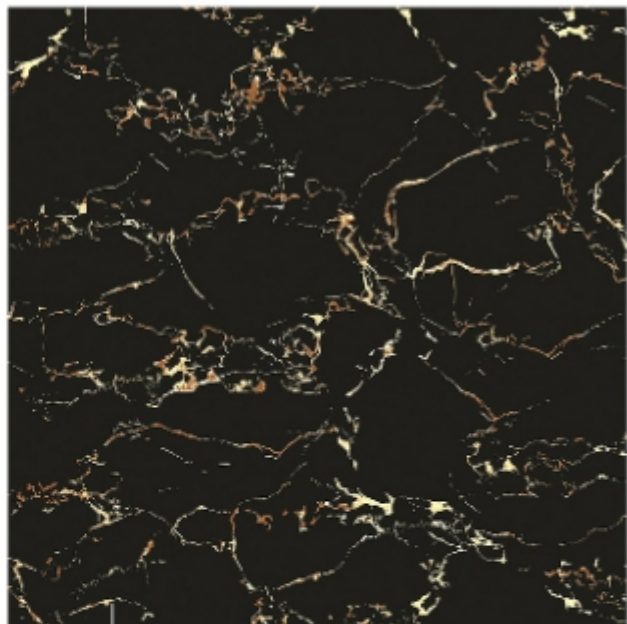

600 x 600 MM SURFACE
24x24 INCH

OR66998H

OREAL NOT JUST TILE