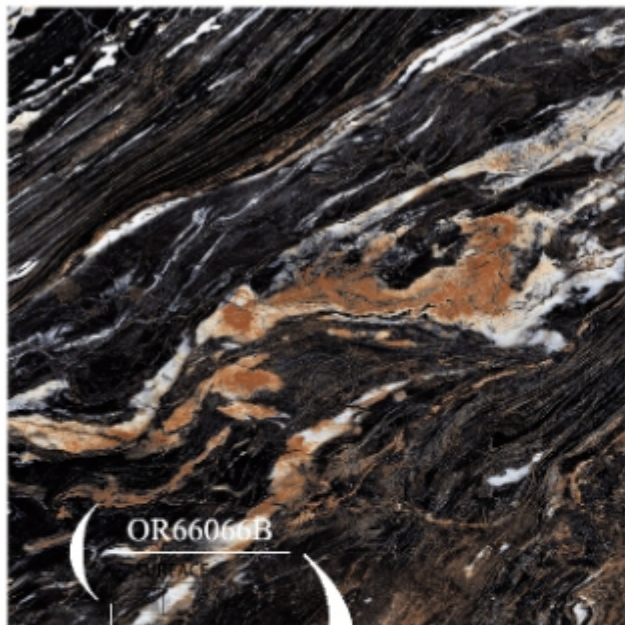

OREAL NOT JUST TILE

OREAL 欧雅
CERAMICS 陶瓷

600 x 600 MM
24x24 INCH

OREAL NOT JUST TILE

OR66066B

600 x 600 MM
24x24 INCH

OREAL NOT JUST TILE

OREAL 欧雅
CERAMICS 陶瓷