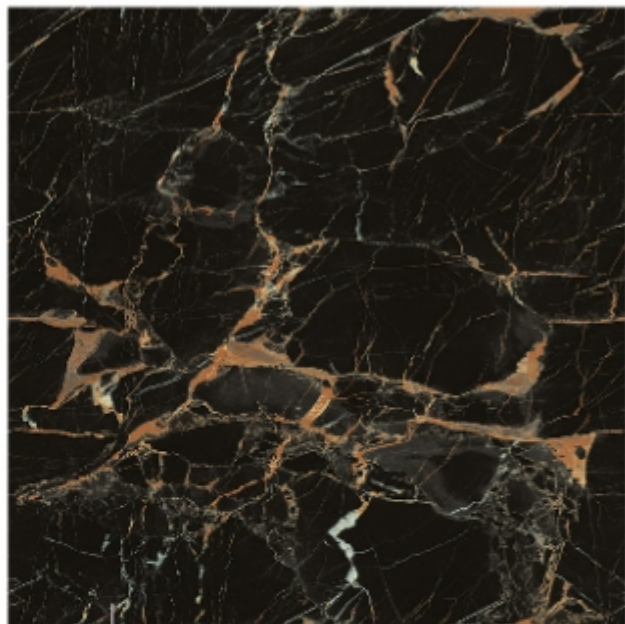

600 x 600 MM SURFACE
24x24 INCH 

OR66995H

OREAL NOT JUST TILE

 OREAL 欧雅
CERAMICS 陶瓷

 **OREAL** 欧雅
CERAMICS 陶瓷

OR66996H

600 x 600 MM SURFACE
24x24 INCH 

OREAL NOT JUST TILE