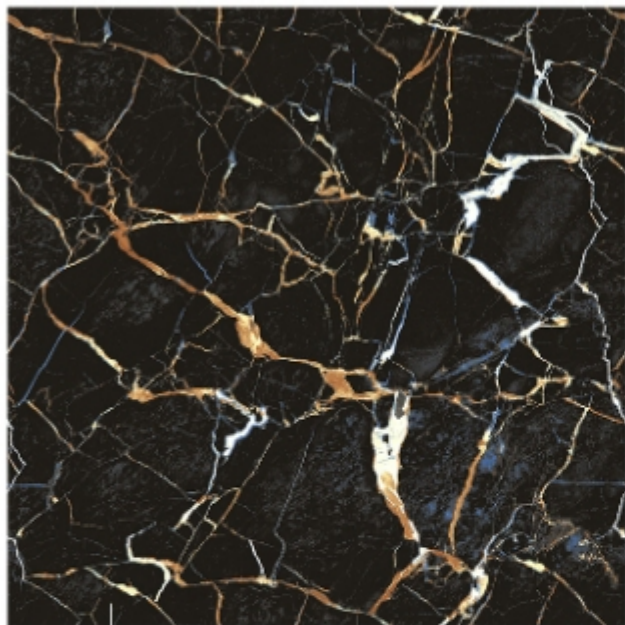

600 x 600 MM SURFACE
24x24 INCH 

ORDP66009

OREAL NOT JUST TILE

600 x 600 MM SURFACE
24x24 INCH 

OR66991H

OREAL NOT JUST TILE

600 x 600 MM SURFACE
24x24 INCH 

OR66992H