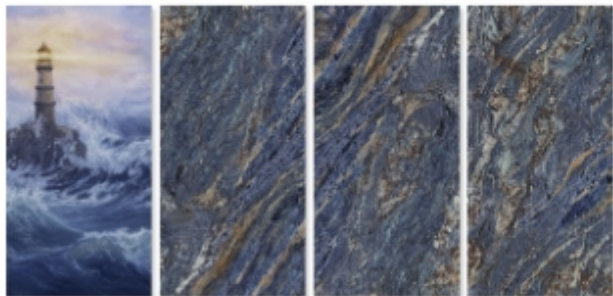

OREAL 欧雅
CERAMICS 陶瓷

OR612071B

600X1200mm
24X48 INCH

SURFACE